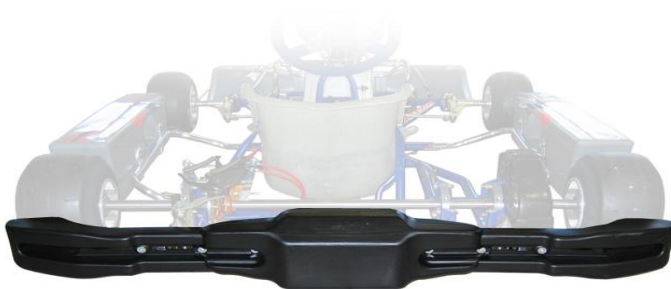

C2 Kart Supply.Com

XTRA 14 body kits are now available in Blue, Red and Black, \$199.00,
Add a set of side bars for \$50.00 more!
\$249.00 Total Package, What a Deal!!!

While Quantities Last, *2* Stroke Rear Bumper with C2 mounts

\$180.00 ,What a Deal!!!

KG Tris *4*Stroke Rear Bumper with
C2 mounts, fits 28mm to 32mm chassis

\$190.00, What a Deal !!!!!

Large selection of Racing Suits.

By Fastlane

Bell

Freeline

Vega Kart Helmets, In Stock

The Junior:

The fully featured Vega Trak Junior Karting Helmet is the first affordable Karting helmet to meet the stringent Snell/FIA CMR2007 safety ratings. From the durable interior fabrics, to the ultra-lightweight construction, the Vega Trak Junior is built with speed in mind. Removable inner-liner for easy cleaning, and plenty of ventilation for maximum comfort. VEGA logo protective fleece helmet bag included.

FIA/Snell CMR 2007 Certified

The Senior:

Certified to Snell K2010, for use in kart racing, Meets or exceeds US DOT FMVSS218 standard. Fiberglass/Kevlar composite shell construction make these helmets ultra-light, Optically correct lock-down shield, Flo-thru front and rear exhaust vents. Wick-Dry fabric Comfort Fit liner is fully removable and washable, Available in 6 sizes for best in class fit: XS, S, M, L, XL and XXL, VEGA logo protective fleece helmet bag included.